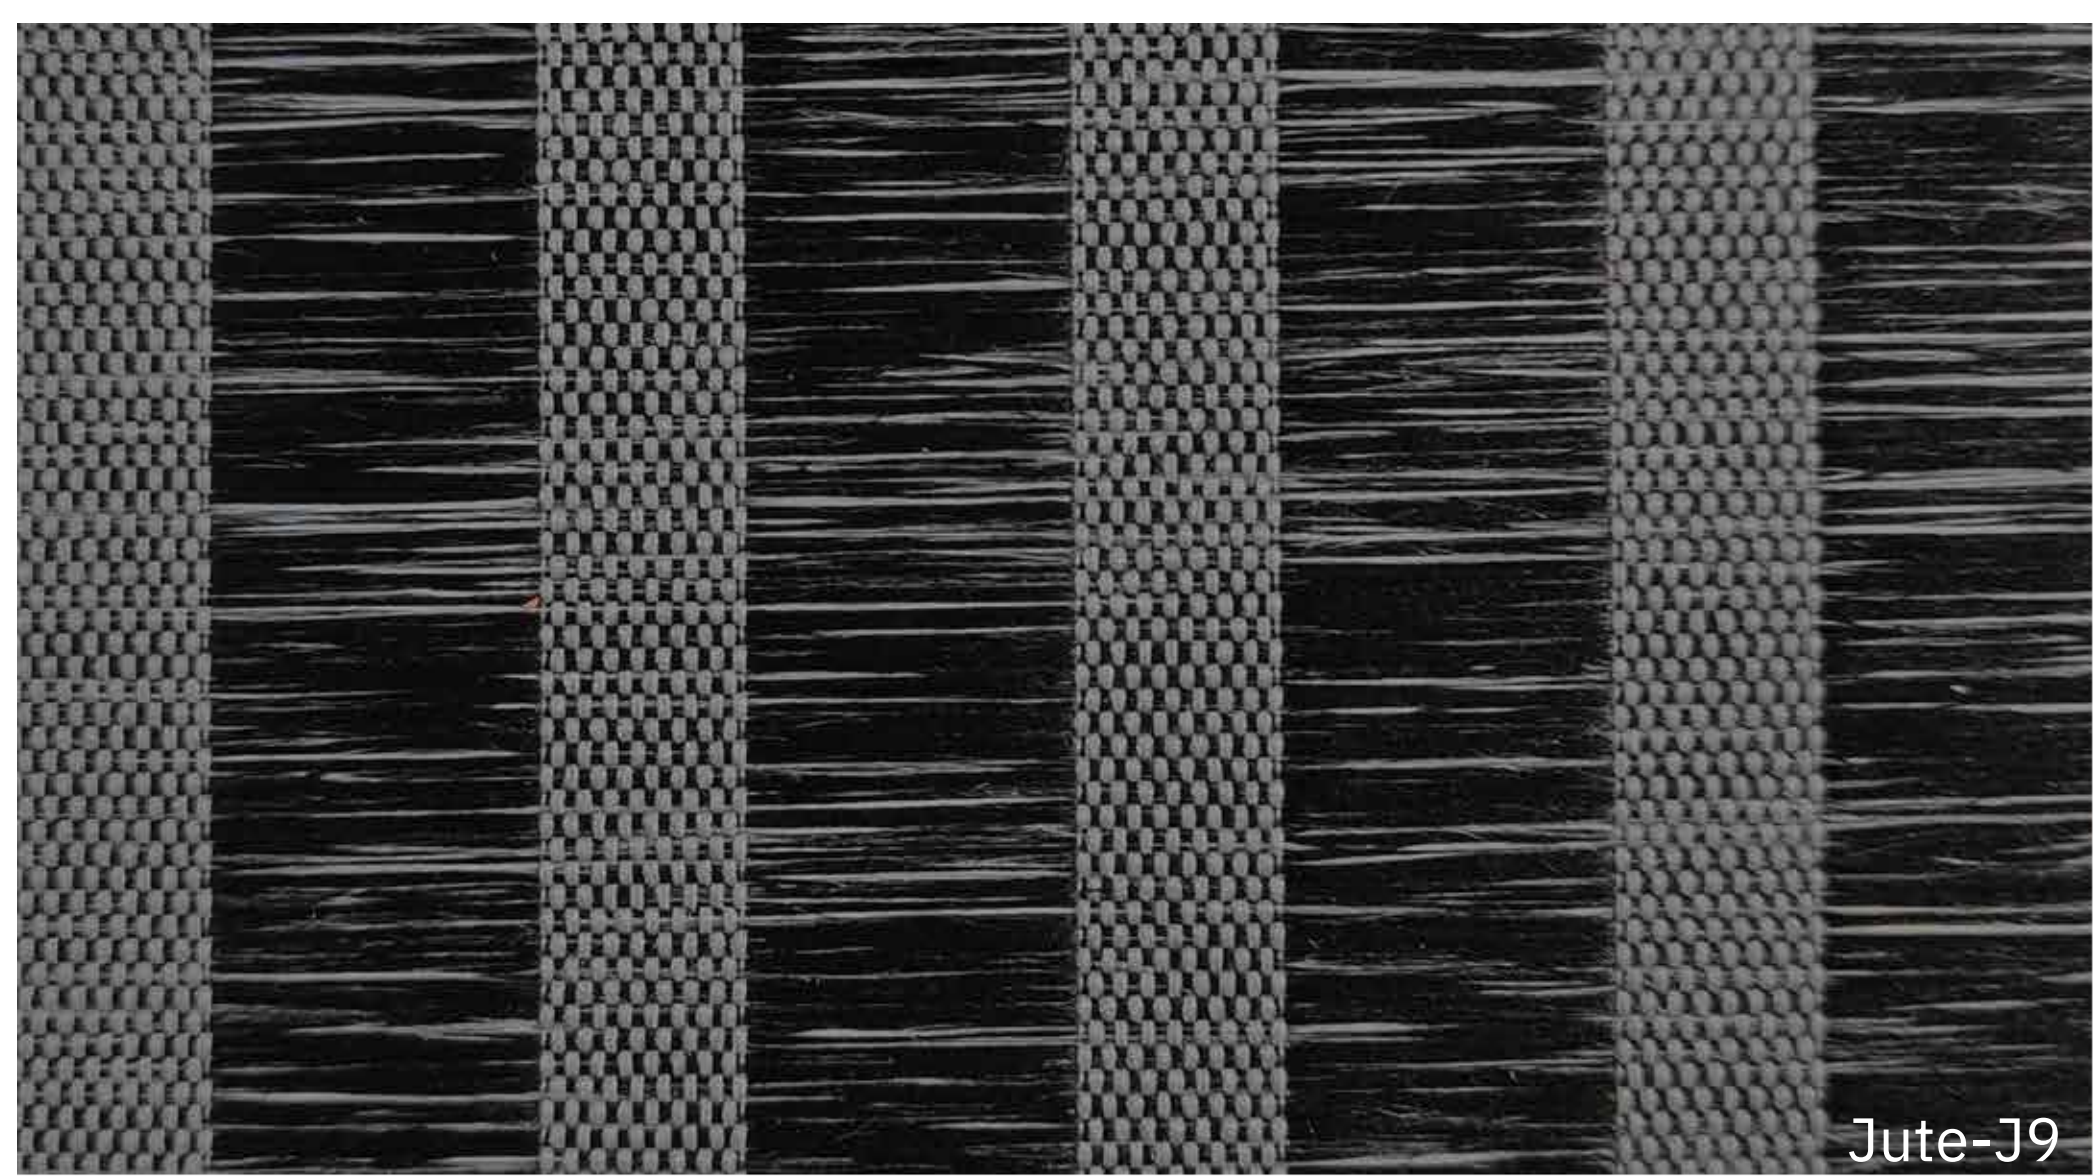

Roller Blinds Contract A

Jute-J1

Jute-J9

DS-2002

DS-2005

RS-301

SS-401

ZG-10101

ZG-10104

ZG-10107

A solid blue background with a fine, woven fabric-like texture.

ZG-10111

EB-101

EB-105

EB-108

EB-1019

TR-602

A rectangular swatch of red fabric with a fine, woven texture. The color is a deep, slightly muted red. The texture is consistent across the entire surface.

TR-606

TR-609

20102

20106

20109

Contract B